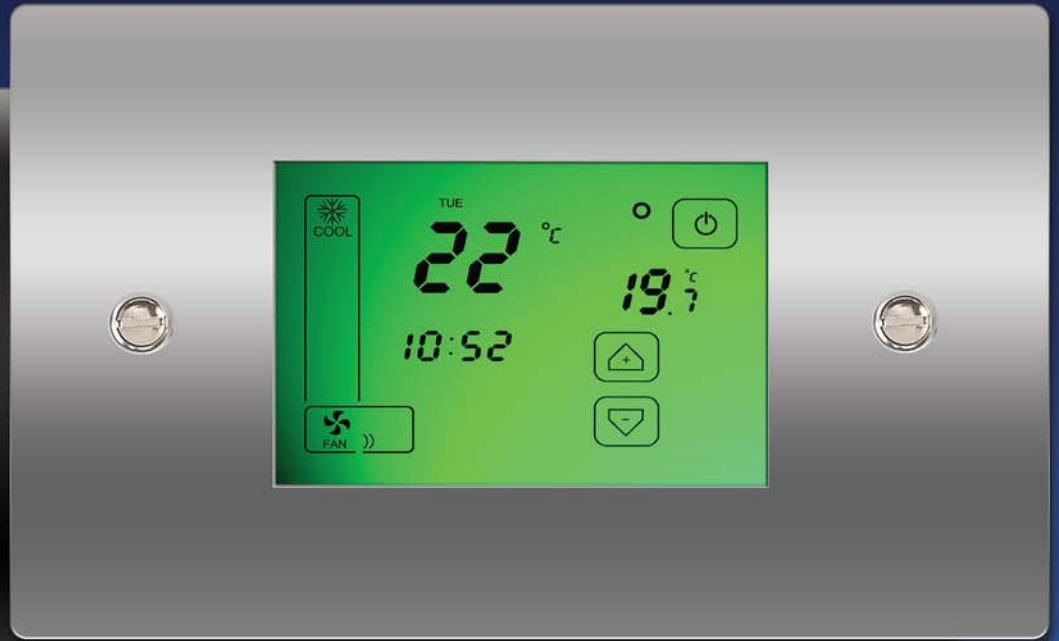

ThermoPad

Touch screen wired Remote Controller for Air Conditioning and heating

Tenways Engineering Serv. Ltd
31 St Marys Road
London
NW11 9UE

Tel: 02089225468

www.coolaut.co.uk

controls@tenways.co.uk

- ✦ **Connects directly to the indoor unit**
 - ThermoPad D – for DAIKIN indoor units
 - ThermoPad M – for MITSUBISHI ELECTRIC indoor units
 - ThermoPad S – for SANYO indoor units
 - ThermoPad T – for TOSHIBA indoor units
 - ThermoPad P – for PANASONIC indoor units
- ✦ **Six types of cover plates available as standard**
- ✦ **Easy made customised cover plates to match to site sockets and switches**
- ✦ **Flush mounted and designed to fit UK 2 gang boxes (47mm deep)**